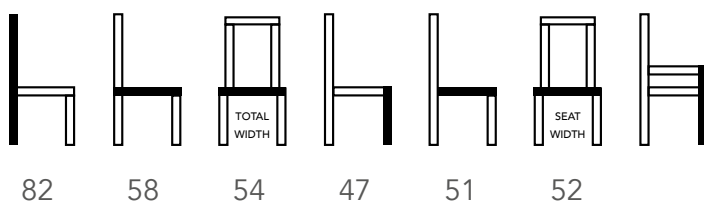

WESTSIDE

Technical information

Extra images

MATEN / MEASUREMENTS

EXTRA INFO

MATERIALS

Frame	Steel and plywood
Zitting / Seat	PU foam T-35/180 (thickness 60 mm)
Rug / Back	PU foam T-25/170 (thickness 20 mm) and cardboard

PACKING

Package	KARTON
Nr. of pcs	1
Size of package	91x55x73 cm
Weight package	